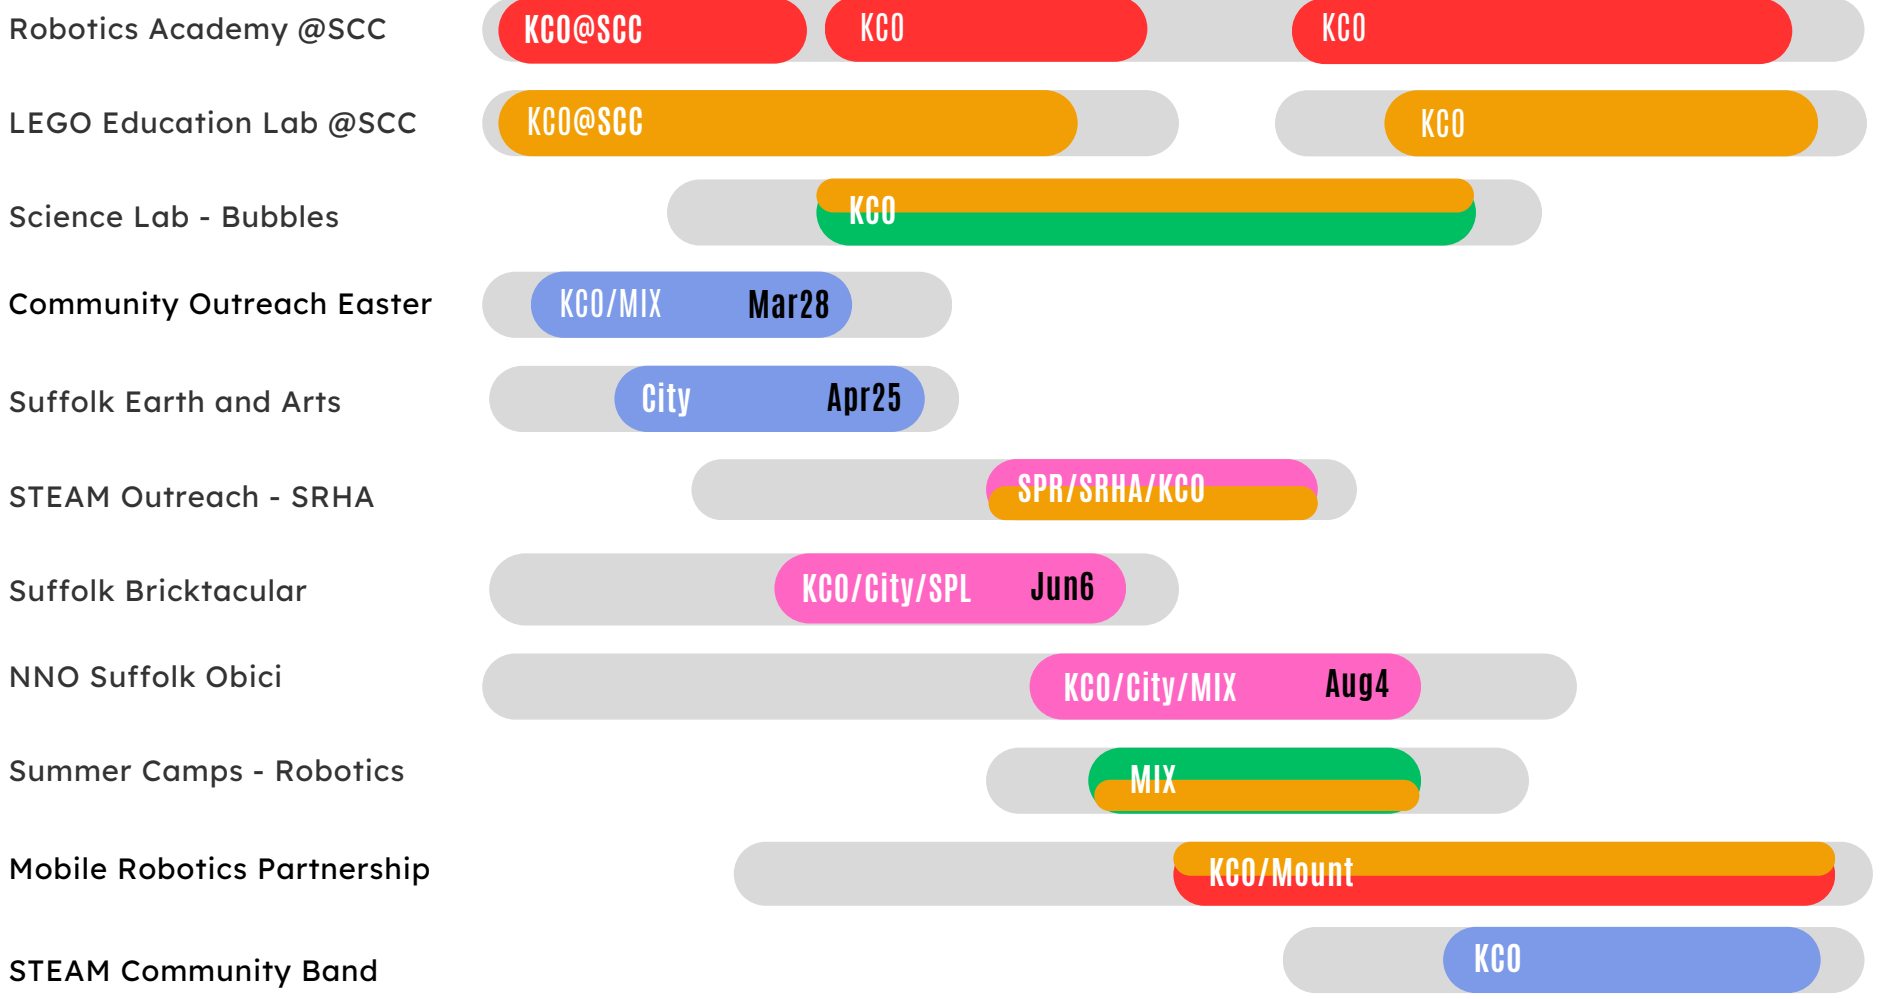

OUTREACH	JAN	FEB	MAR	APR	MAY	JUN	JUL	AUG	SEPT	OCT	NOV	DEC
----------	-----	-----	-----	-----	-----	-----	-----	-----	------	-----	-----	-----

KCO = Kalamoo City = City Partnership SPR = Suffolk Parks & Recreation SPL = Suffolk Public Library
 Mount = Mount at Suffolk MIX = Multiple Partnerships SRHA = Suffolk Redevelopment & Housing Authority